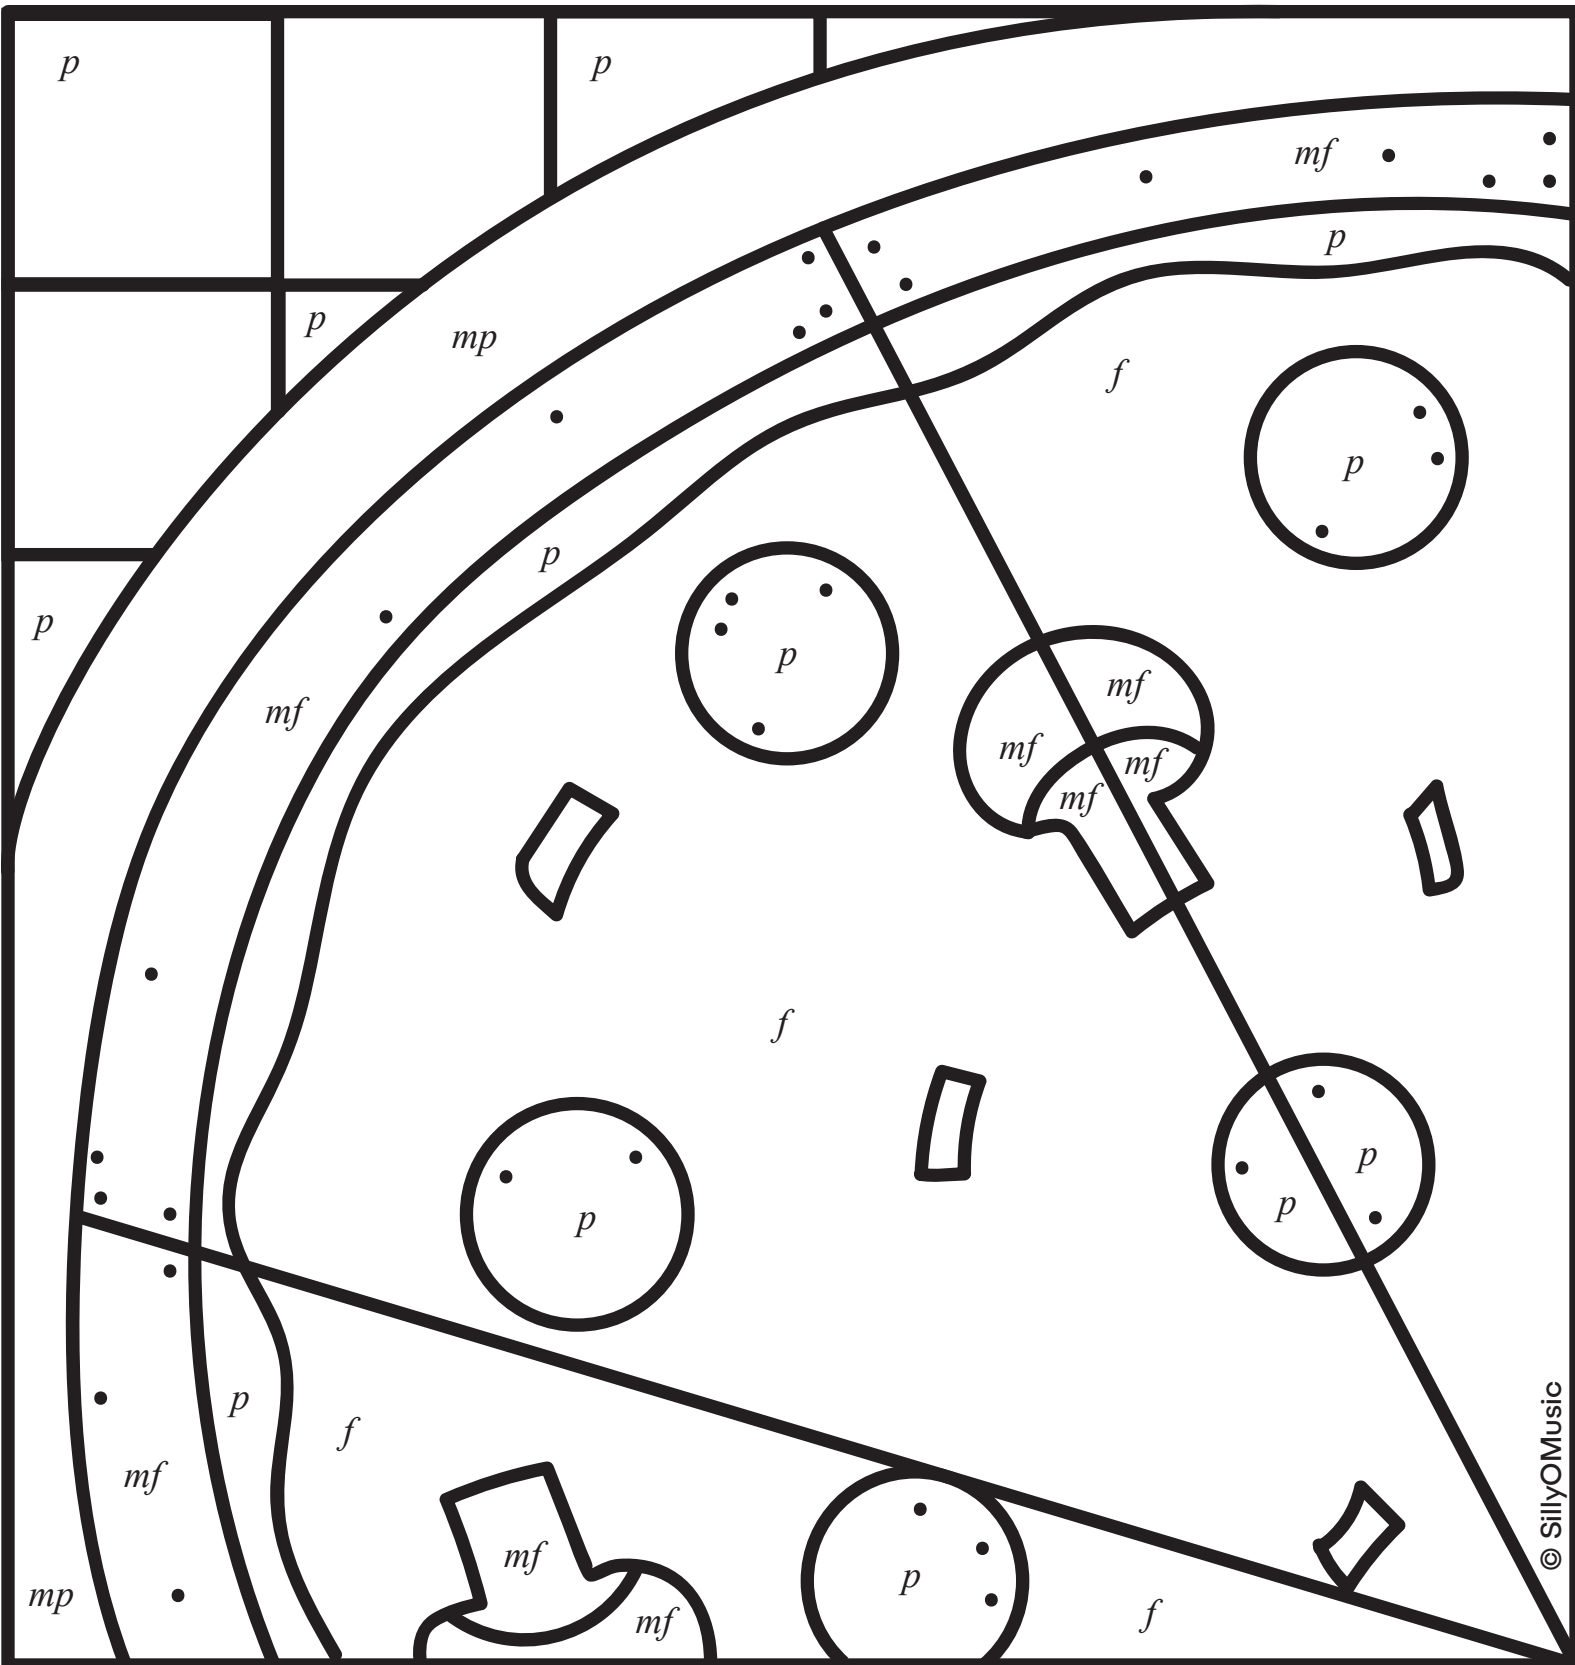

Pizza Dynamics

© SillyOMusic

Name: _____

Class: _____