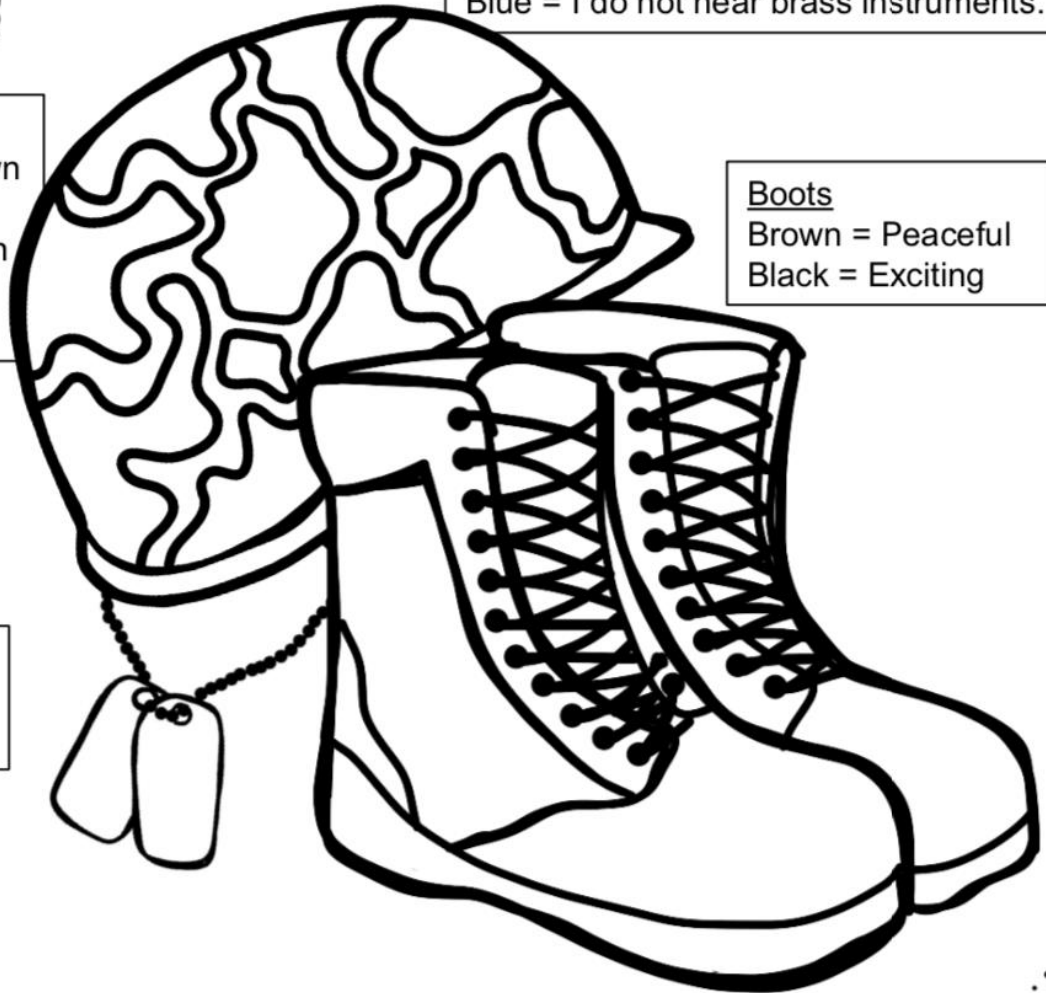

# 'Hymn To The Fallen'

From *Saving Private Ryan*

*Directions:* Listen to the song. Follow the keys below to color your picture according to what you hear. Color anything that is left any color you choose.

Fireworks

Red = I hear brass instruments.

Blue = I do not hear brass instruments.

Helmet

Green and Brown  
= I hear drums.

Black and Green  
= I do not hear  
drums.

Boots

Brown = Peaceful

Black = Exciting

Tags

Gray = Slow

Blue = Fast