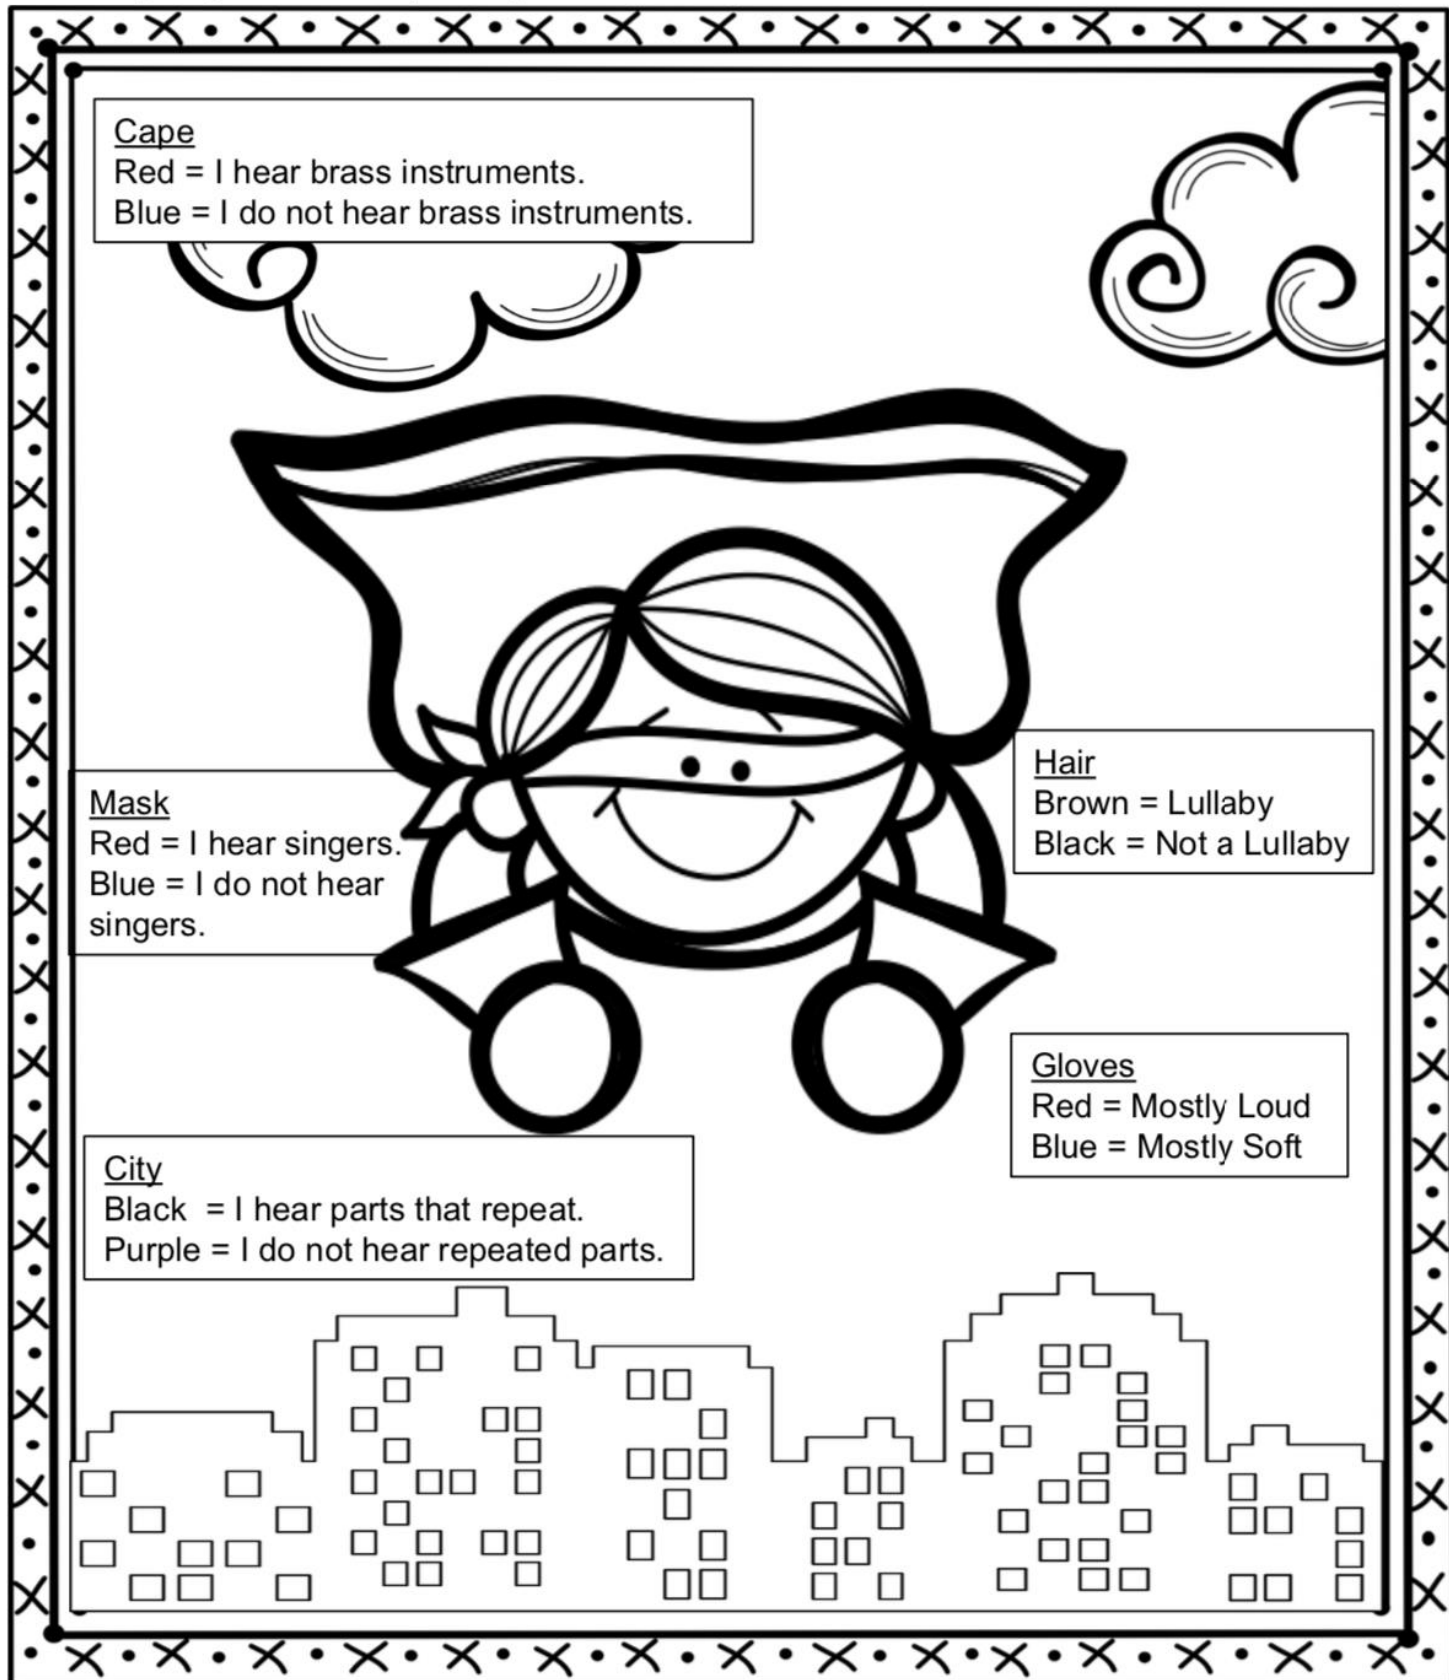

“Main Title Theme from Superman”

Directions: Listen to the song. Follow the keys below to color your picture according to what you hear. Color anything that is left any color you choose.

Cape
Red = I hear brass instruments.
Blue = I do not hear brass instruments.

Mask
Red = I hear singers.
Blue = I do not hear singers.

Hair
Brown = Lullaby
Black = Not a Lullaby

Gloves
Red = Mostly Loud
Blue = Mostly Soft

City
Black = I hear parts that repeat.
Purple = I do not hear repeated parts.