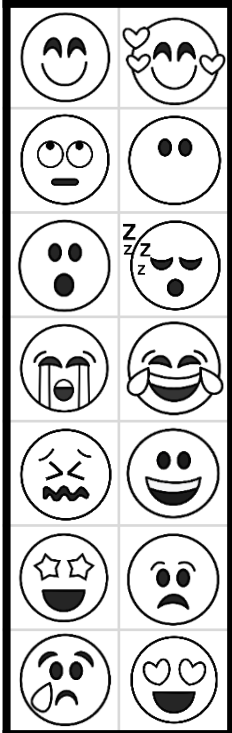

# SYMPHONY NO. 1 IN G MINOR

PYOTR ILYICH TCHAIKOVSKY

WHILE LISTENING TO THE SELECTED MUSIC, CHECK THE BOXES FOR WHAT YOU FEEL, IMAGINE, AND HEAR. DRAW OR WRITE IN THE INSPIRATION BOX!

- SPRING
- SUMMER
- AUTUMN
- WINTER

- HAPPY
- SAD
- PEACEFUL
- EXCITED

- WARM
- COLD
- WINDY
- RAINY

- PAST
- PRESENT
- FUTURE
- LONG AGO

**INSPIRATION BOX**

- VIOLIN
- GUITAR
- HARP
- FLUTE
- TRUMPET
- HARPSICHORD
- PIANO
- TUBA
- DRUM
- CYMBAL
- CELLO
- OBOE
- BASS
- ORGAN
- TAMBOURINE
- TIMPANI
- SNARE
- TRIANGLE
- CLARINET

- RED
- YELLOW
- BLUE
- GREEN
- BLACK
- WHITE
- GRAY
- BROWN
- PINK
- SPARKLES
- NEON

- MORNING
- NIGHT
- SUNRISE
- SNOWY DAY
- DARK CLOUDS
- RAINBOW
- MUD PUDDLE
- CALM BREEZE
- RAINY DAY
- THUNDER
- MOONLIGHT